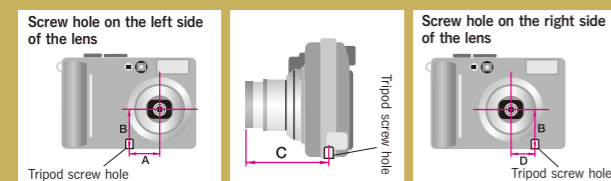

### TSN-DA4 Compatibility

The TSN-DA4 universal camera adapter can be used with cameras that meet the following criteria.

- The TSN-DA4 allows a compact digital camera without filter threads to be used for digiscoping.
- Quickly change between photographing and viewing through the scope.
- The camera is attached to the adapter with the camera's tripod mount. Locking mechanisms ensure safe operation.