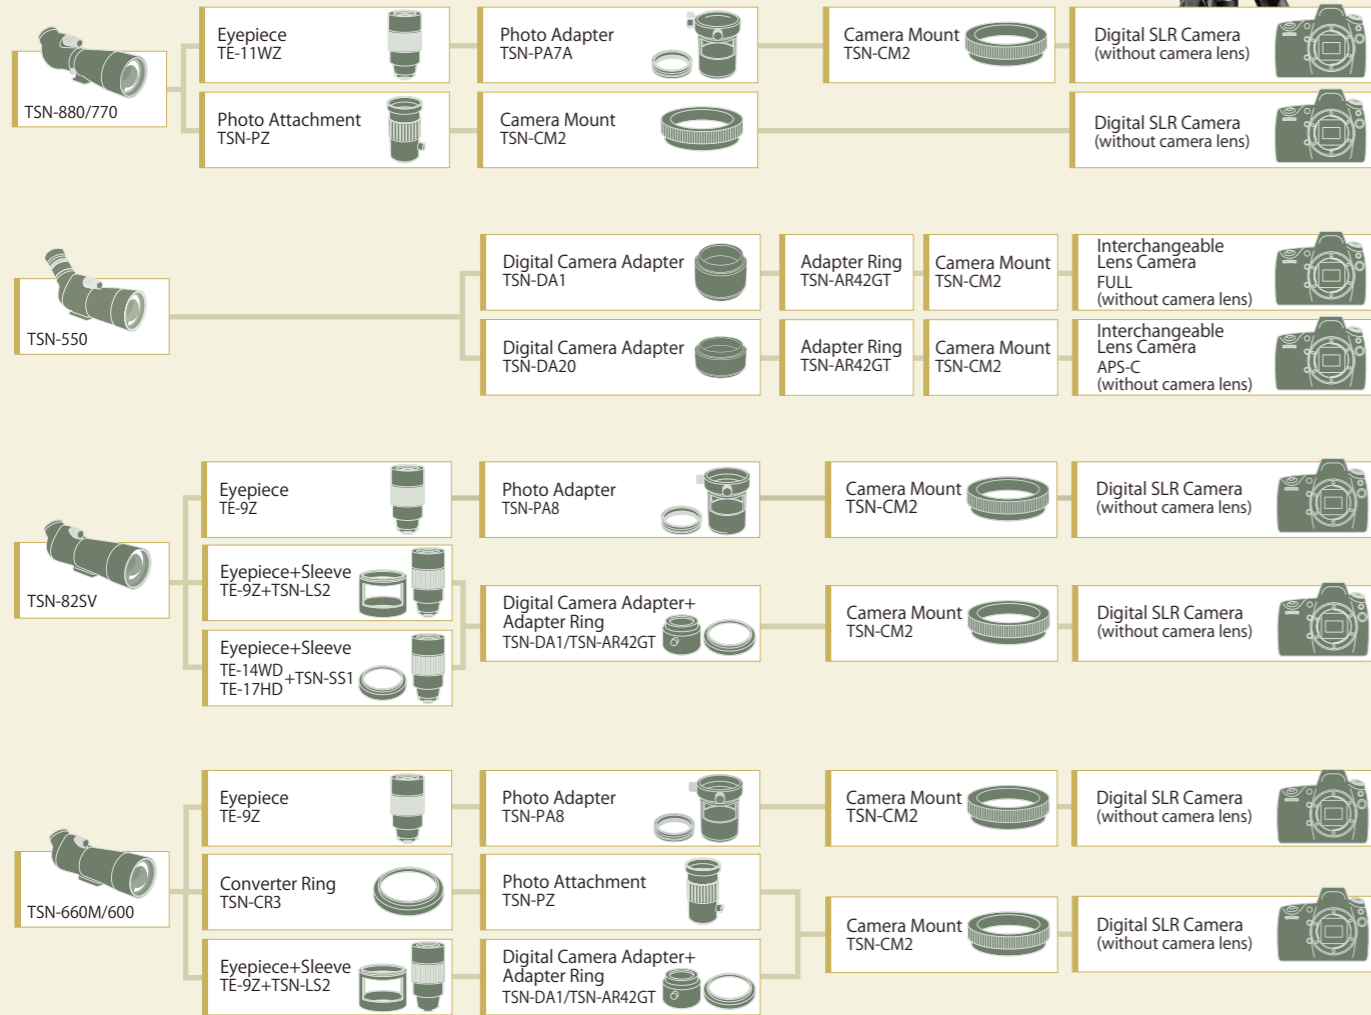

Digiscoping/Videoscoping System Chart

Super-Telephotography with a Single Lens Reflex Camera

Attach a 35mm film single lens reflex camera or digital single lens reflex camera to a Kowa spotting scope for super-telephotography.

Compact Digital Camera Digiscoping System Diagram

Attach a compact digital camera to a Kowa spotting scope for Super-telephotography.

[TSN-880 Series, Telephoto Lens/Scope Digiscoping System Diagram]

[TSN-82SV]

[TSN-550 Series]

[TSN-660M/600 Series Digiscoping System Diagram]

TSN-DA4 Compatibility

The TSN-DA4 universal camera adapter can be used with cameras that meet the following criteria.

- The TSN-DA4 allows a compact digital camera without filter threads to be used for digiscoping.
- Quickly change between photographing and viewing through the scope.
- The camera is attached to the adapter with the camera's tripod mount. Locking mechanisms ensure safe operation.

A	0~44mm
B	21~40mm
C	~56mm (When the power is switched on and the lens is fully extended)
D	0~28mm
B	21~40mm
C	~56mm (When the power is switched on and the lens is fully extended)

For cameras with the tripod mount to the left of the lens (facing the lens).
A. The distance between the center of the tripod mount and the center of the lens.
B. The distance between the center of the lens and the base of the camera.
C. The distance between the center of the tripod mount and the front of the lens.

For cameras with the tripod mount to the right of the lens (facing the lens).
D. The distance between the center of the tripod mount and the center of the lens.
B and C are the same as above.