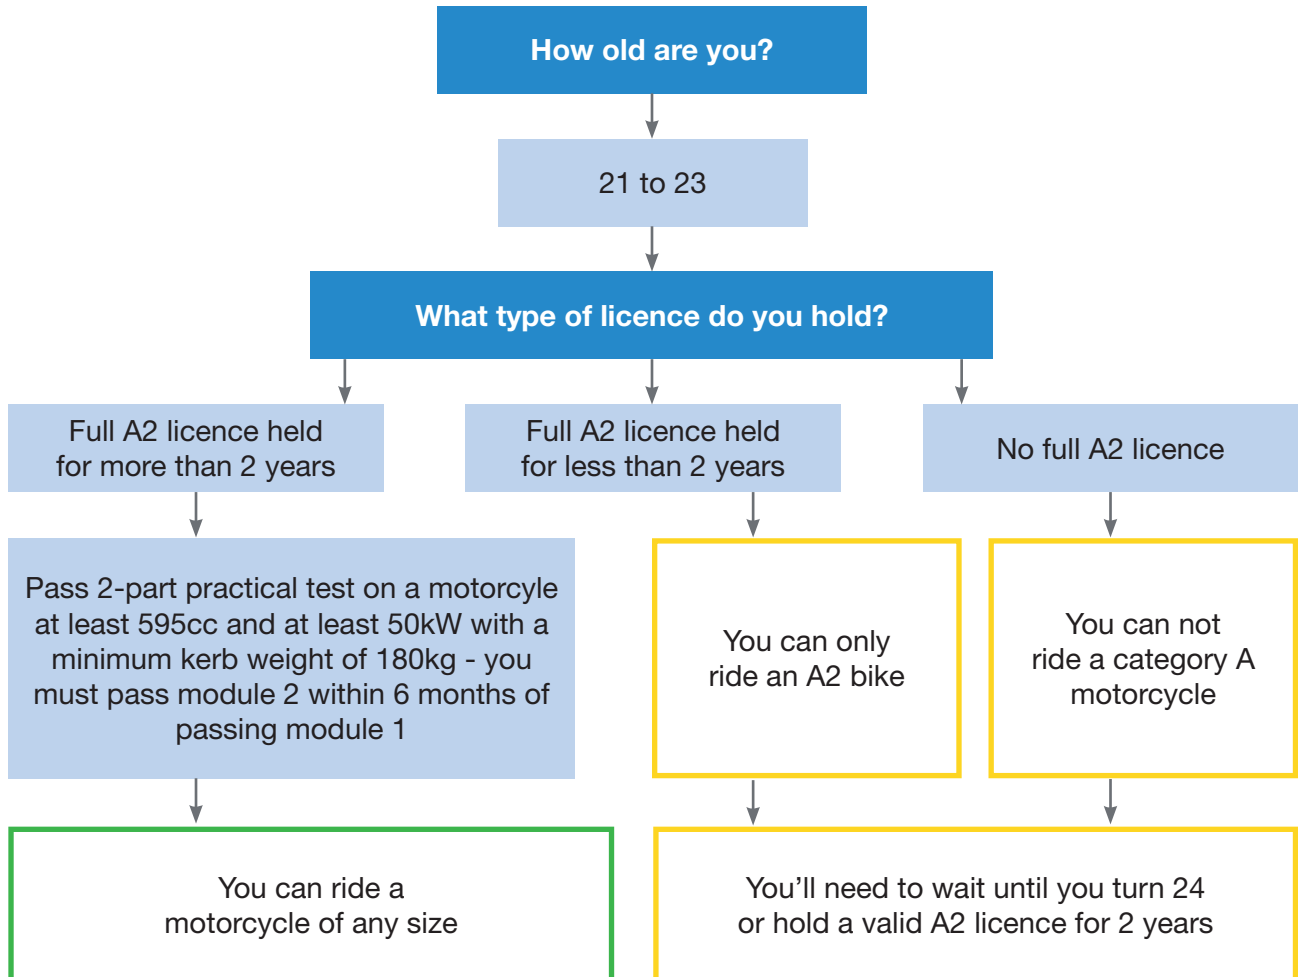

AM mopeds

A1 light motorcycle

A2 motorcycle

Category A motorcycle (21 to 23)

Category A motorcycle

(24 or over)