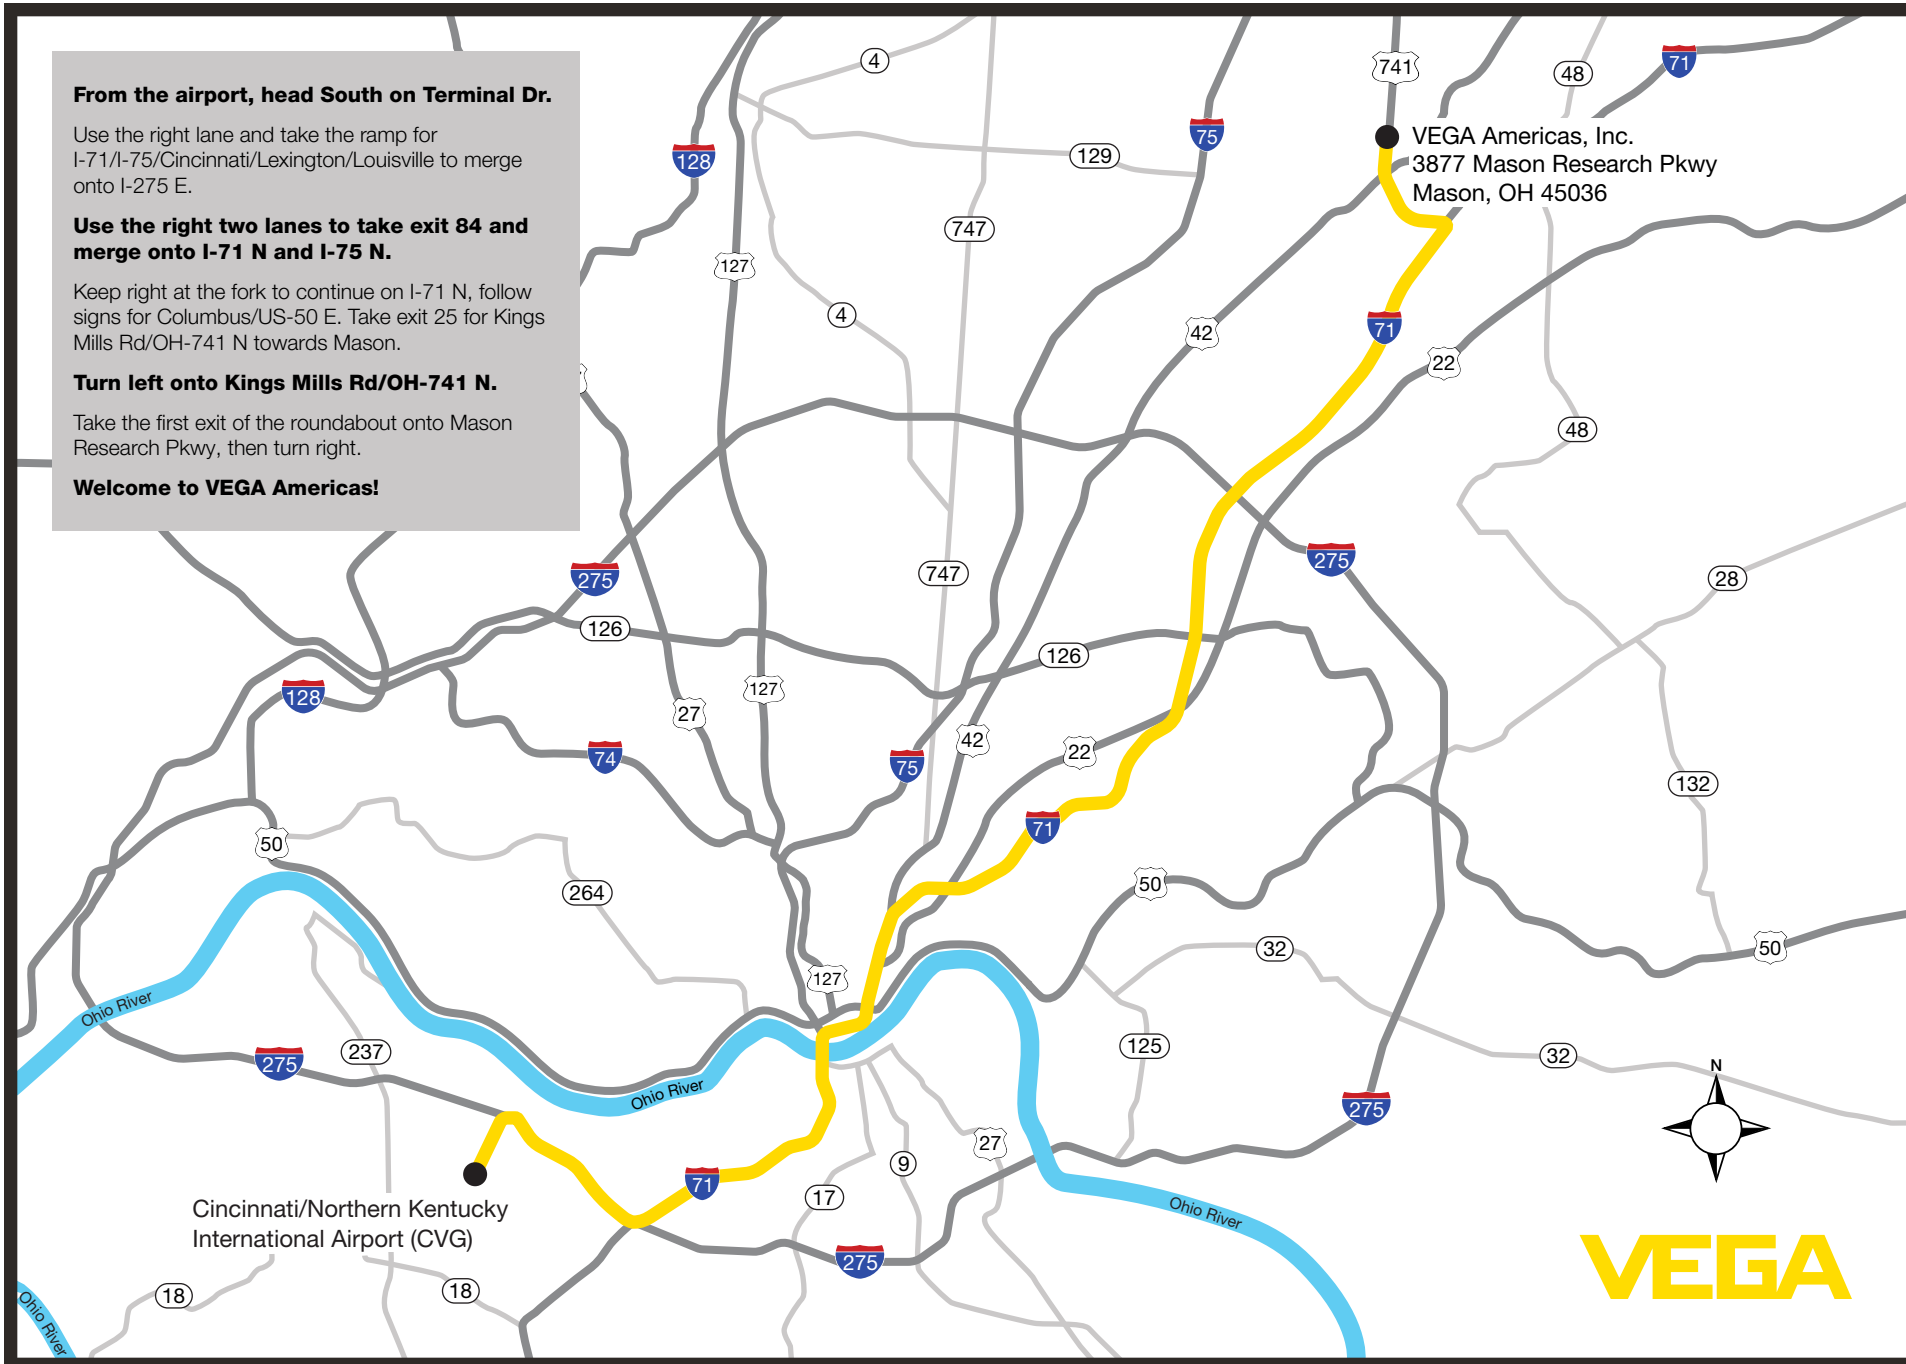

Directions to VEGA Americas from the Cincinnati/Northern Kentucky International Airport (CVG)

From the airport, head South on Terminal Dr.

Use the right lane and take the ramp for I-71/I-75/Cincinnati/Lexington/Louisville to merge onto I-275 E.

Use the right two lanes to take exit 84 and merge onto I-71 N and I-75 N.

Keep right at the fork to continue on I-71 N, follow signs for Columbus/US-50 E. Take exit 25 for Kings Mills Rd/OH-741 N towards Mason.

Turn left onto Kings Mills Rd/OH-741 N.

Take the first exit of the roundabout onto Mason Research Pkwy, then turn right.

Welcome to VEGA Americas!