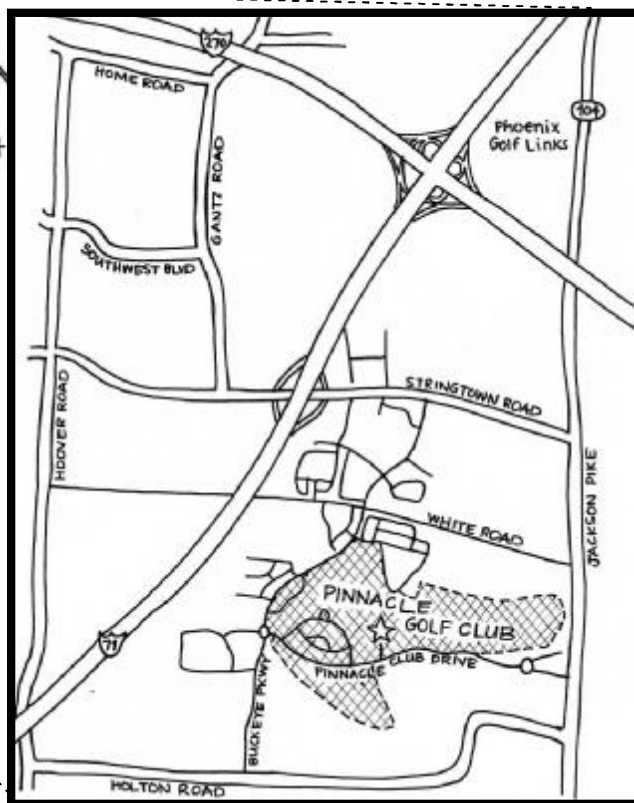

## Directions to Pinnacle Golf Club

1500 Pinnacle Club Drive, Grove City, Ohio 43123

### From the North

- Ÿ Follow I-71 South past I-270
- Ÿ The first exit is Stringtown Road/Grove City (#100), turn left onto Stringtown Road
- Ÿ Turn right onto Buckeye Parkway
- Ÿ At the roundabout, take the 3<sup>rd</sup> exit onto Pinnacle Club Drive
- Ÿ The entrance to Pinnacle Golf Club is ahead on the left

### From the South

- Ÿ Follow I-71 North
- Ÿ Take exit #97 for OH-665, turn right onto London-Groveport Road
- Ÿ Turn left onto CR-262 / Hoover Road
- Ÿ Turn right onto CR-263 / Holton Road
- Ÿ Turn left onto Buckeye Parkway
- Ÿ At roundabout, take 1st exit onto Pinnacle Club Drive
- Ÿ The entrance to Pinnacle Golf Club is ahead on the left